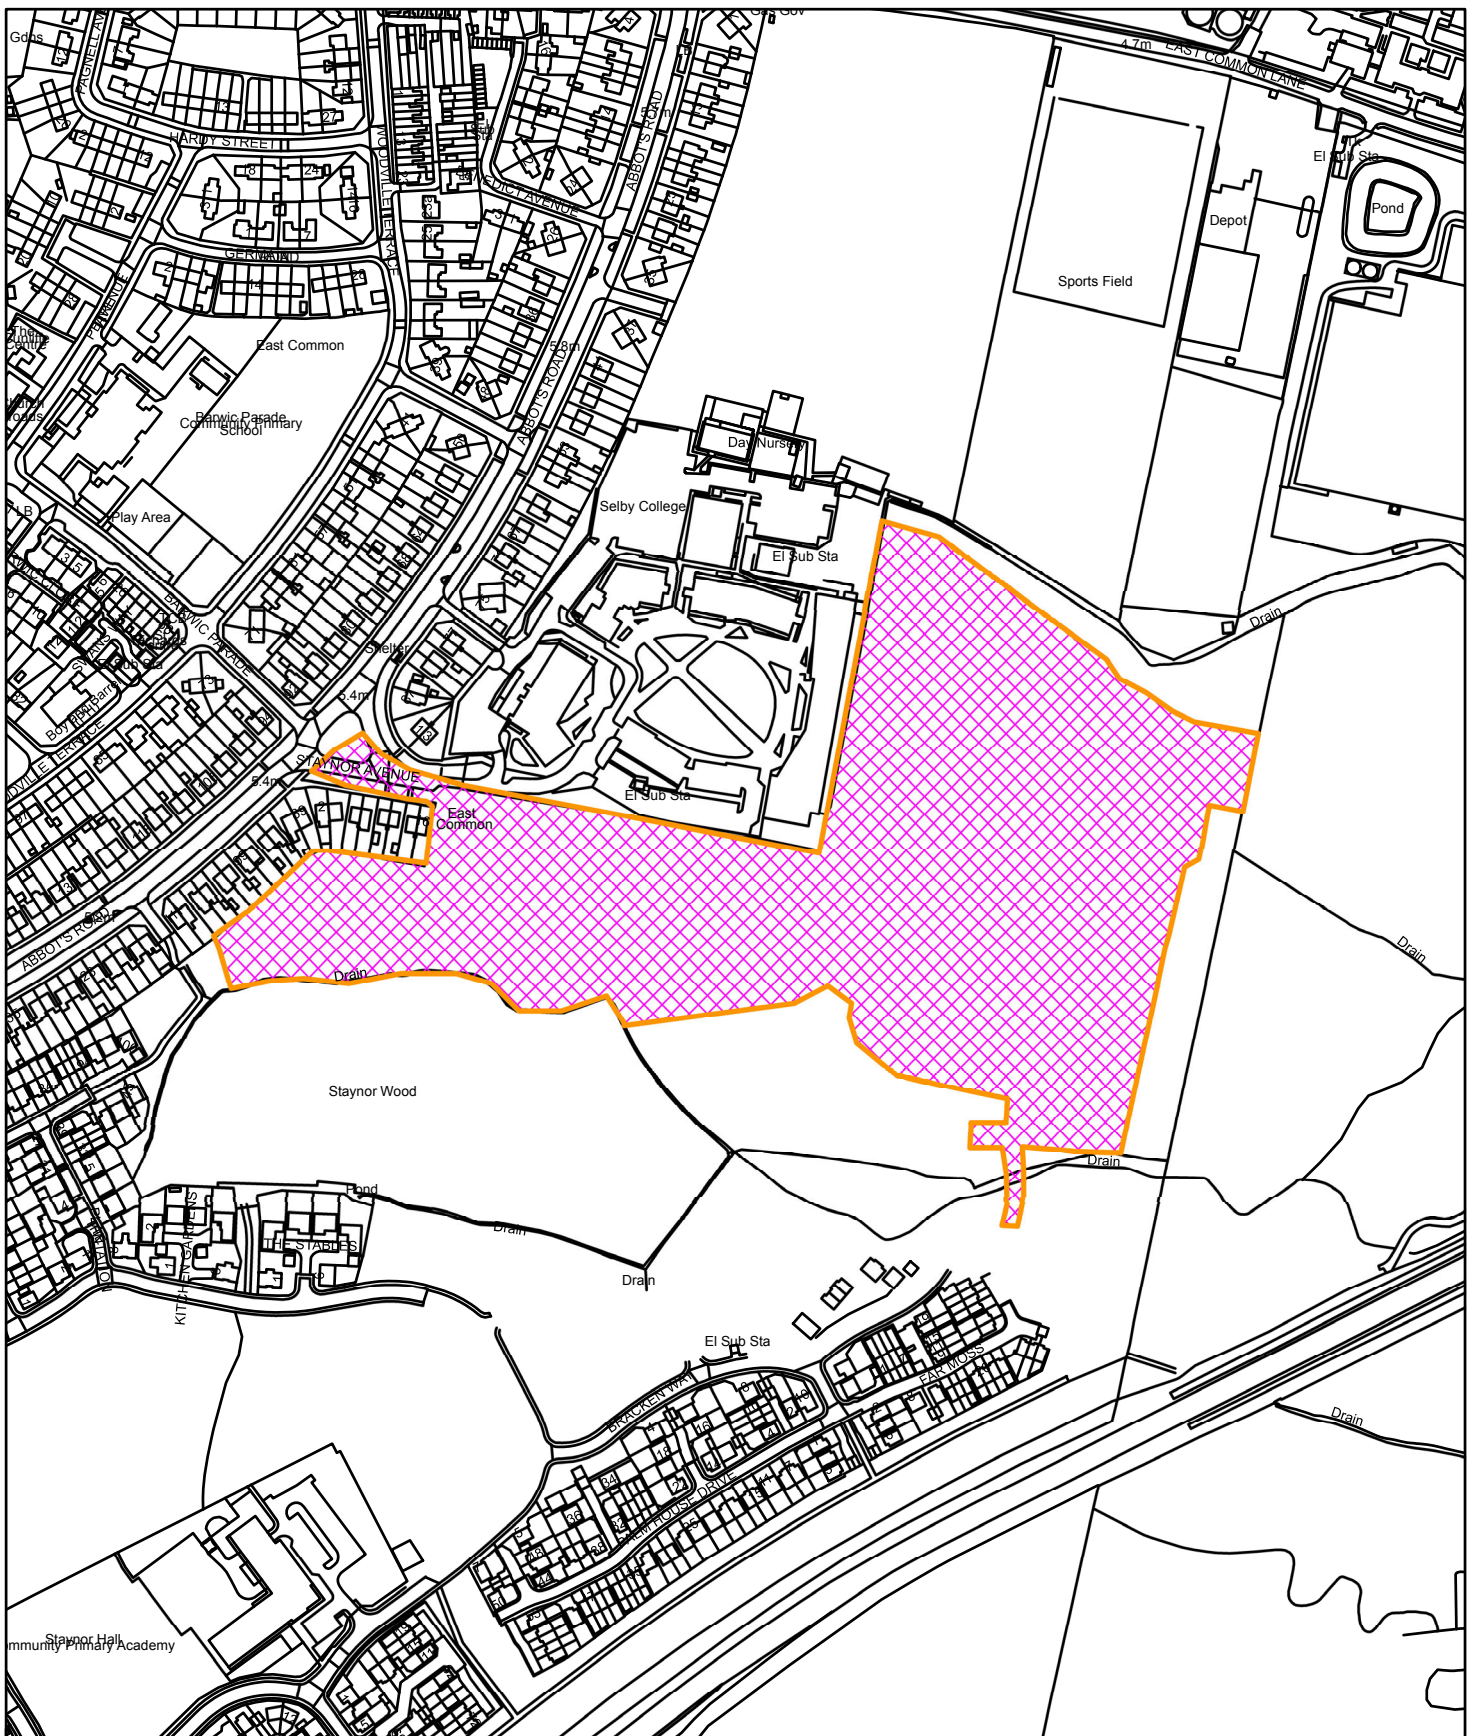

Staynor Hall, Abbots Road, Selby
2015/0452/EIA

Reproduced from the Ordnance Survey mapping with the permission of Her Majesty's Stationary Office. Unauthorised reproduction infringes Crown Copyright and may lead to prosecution or civil proceedings © Crown Copyright
Selby District Council Licence No. 100018656
This copy has been produced specifically for Planning and Building Control purposes only.
No further copies may be made.

N
1:4,000